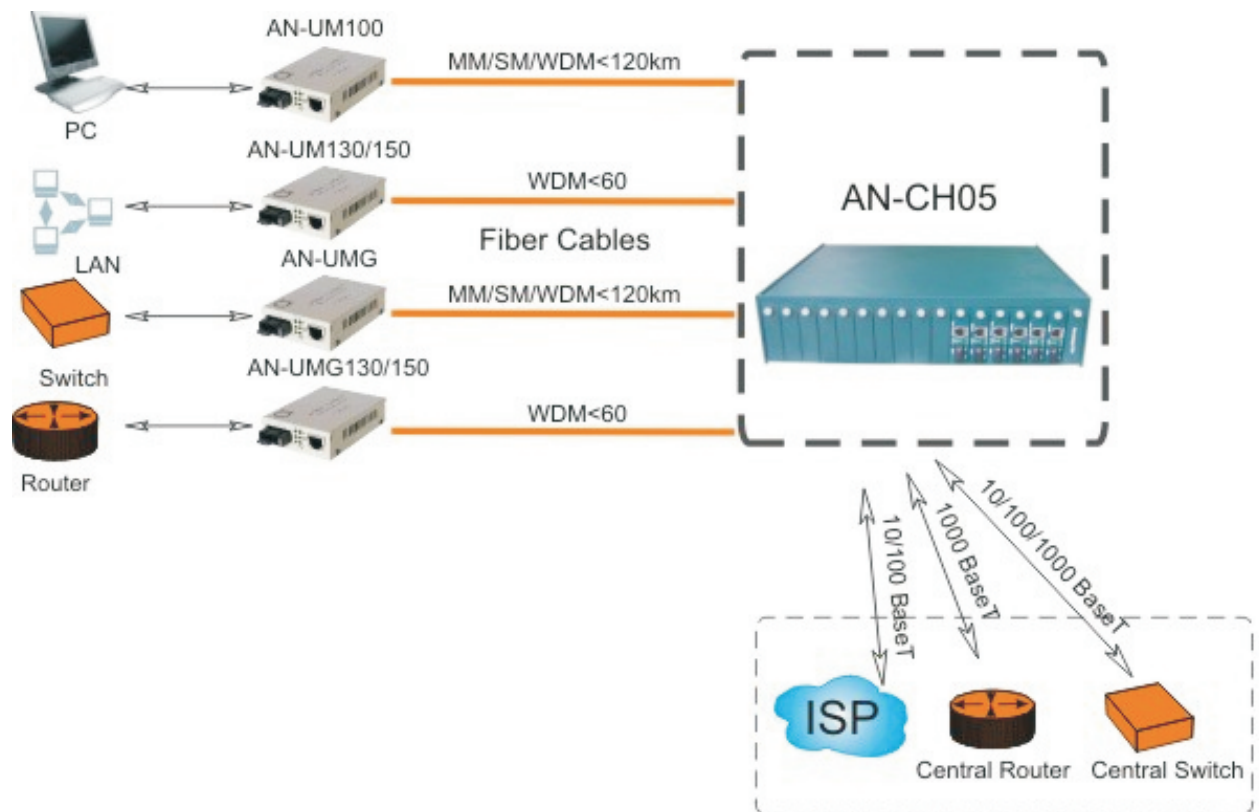

Unmanaged series 14 slots chassis

Specification

Diagnostic LED: Power LED
Power input: 100-240VAC 50~60Hz
Power consumption (full mode): 60W
Power consumption (empty mode): 10W
Operation temperature: 0~50 C
Storage temperature: -30~60 C
Dimension: 430mm(L) X 200mm(W) X 110mm(H)

Ordering information

AN-CH05 14 slots media converter rack, dual power supply AC or DC included

Contact information

TEL: +886-2-27422715
FAX: +886-2-27420871
e-mail: info@ad-net.com.tw

No.30-3, Lane 393, Yuantong
Rd., Zhonghe City, Taipei County
235, Taiwan